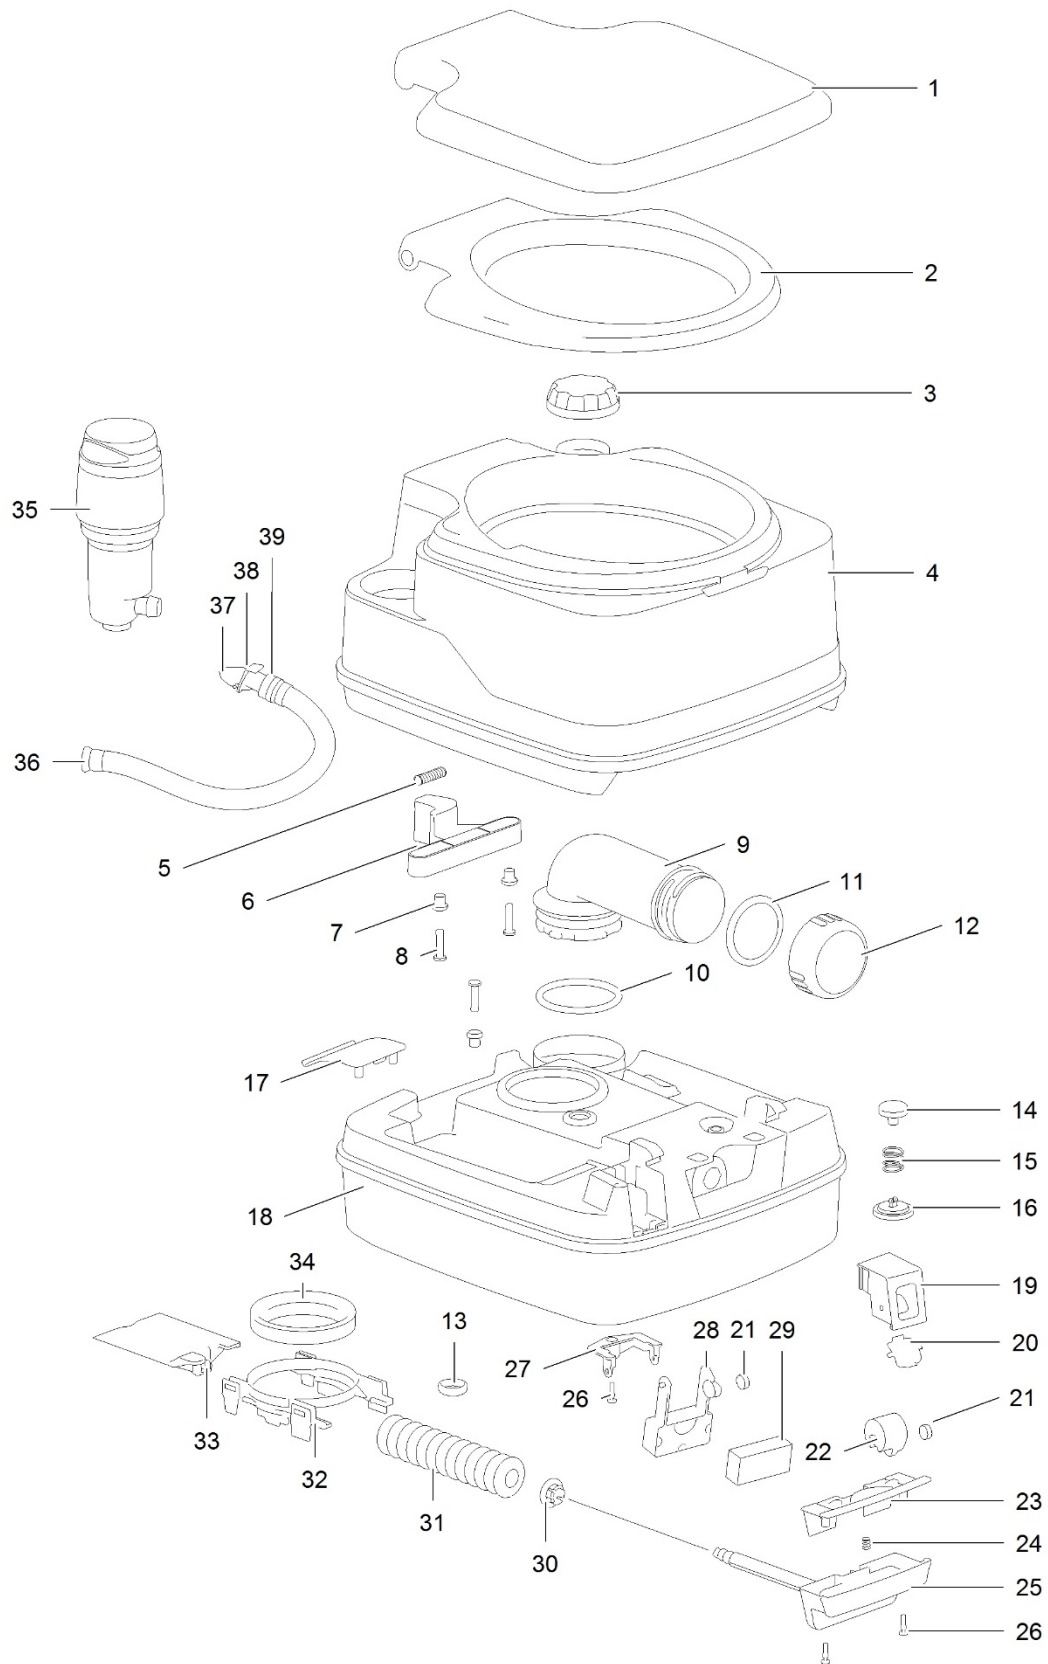

LE914_Portia Potti Qube 145-165

		Spare part number	Spare part number	Colours available
1	Cover		92903	66, 68, 111, 130, 133
2	Seat			
3	Water fill cap	92905		66, 68, 111, 130, 133
4	Flush-water tank			
5	Spring			
6	Clasp			
7	Clasp spacer			
8	Screw			
9	Pour out spout		92907	07, 38, 74, 132
10	O-ring			
11	Seal	92906		111
12	Cap pour out spout			
13	Vent seal	07102		
14	Vent button		92407	111
15	Spring			
16	Vent button seal			
17	Clip			
18	Waste-holding tank			
19	Cover valve handle			
20	Spring valve handle			
21	Valve handle			
22	Screw			
23	Float retainer			
24	Float arm			
25	Foam			
26	Bushing slotted			
27	Boot seal			
28	Retainer blade			
29	Blade			
30	Lipseal	07101		
31	Bellow	07862		62
32	Tubing			
33	Check valve body/flapper			
34	Flush tube			
35	Nozzle			
36	O-ring			
37	Spring/plunger			

LE915_Portia Potti Qube 335-345-365_0514-V01

		Spare part number	Spare part number	Spare part number	Colours available
1	Cover		92904	92903	66, 68, 111, 130, 133
2	Seat		PPQ335	PPQ345-365	
3	Water fill cap	92905			66, 68, 111, 130, 133
4	Flush-water tank				
5	Spring				
6	Clasp				
7	Clasp spacer				
8	Screw				
9	Pour out spout			92907	07, 38, 74, 132
10	O-ring				
11	Seal		92906		111
12	Cap pour out spout				
13	Vent seal	07102			
14	Vent button		92407		111
15	Spring				
16	Vent button seal				
17	Clip				
18	Waste-holding tank				
19	Cover level indicator		92909 PPQ335	92908 PPQ345-365	07, 38, 74, 76, 132
20	Side glass level indicator				
21	Magnet				
22	Dial				
23	Cover valve handle				
24	Spring valve handle				
25	Valve handle				
26	Screw				
27	Float retainer				
28	Float arm				
29	Foam				
30	Bushing slotted				
31	Boot seal				
32	Retainer blade				
33	Blade				
34	Lipseal	07101			
35	Piston pump	92921 PPQ335	92901 PPQ345-365		66, 111, 130
36	Flush tube				
37	Nozzle				
38	O-ring				
39	Spring/plunger				