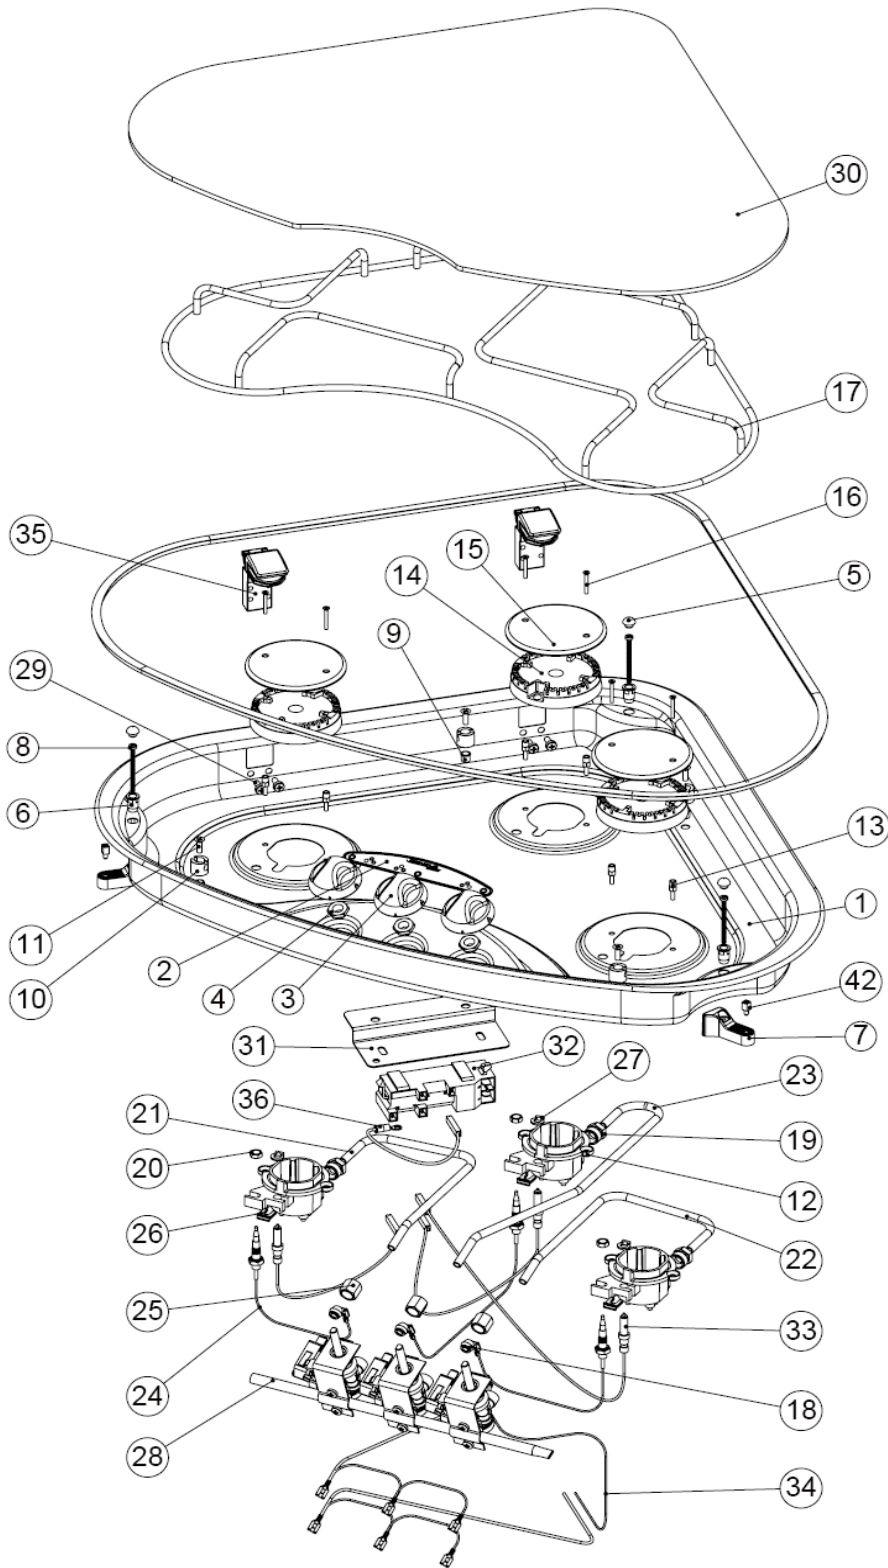

TRIANGULAR HOB EXPLODED DRAWING (GENERIC)

TRIANGULAR CONTINENTAL HOB

MODELS

DRW No.	PARTS CODE	DESCRIPTION	SHB33000	SHB33001	SHB33004	SHB33005	SHB33010	SHB33011	SHB33050	SHB33051	SHB33052	SHB33055	SHB33060	SHB33061
1	SMCP7100	Pressing, Tri CR Hob, 3BFI, L/H, Lid, No DH, BS	x		x		x		x		x			
1	SMCP7101	Pressing, Tri CR Hob, 3BFI, R/H, Lid, No DH, BS		x		x		x		x		x		
1	SMCP7102	Pressing, Tri CR Hob, 3BFI, L/H, Lid, DH, BS											x	
1	SMCP7103	Pressing, Tri CR Hob, 3BFI, R/H, Lid, DH, BS												x
2	SPCC1500	Fascia, polycarb, 125, 3B CR HOBS	x	x	x	x	x	x	x	x	x	x	x	x
3	SPCC0609.BK	Knob, control, continental, Black	x	x	x	x	x	x	x	x	x		x	x
3	SPCC0602.MNK	Knob, Hob/Grill, Teardrop, Matt Nickel										x		
5	SPCX0391	Bump Stop, push-fit, Glass lid	x	x	x	x	x	x	x	x	x	x	x	x
6	SPCX0417	Spacing plug, push-fit, CR Clamp system, Black	x	x	x	x	x	x	x	x	x	x	x	x
7	SPCX0416	Clamping arm, CR Clamp system, Black	x	x	x	x	x	x	x	x	x	x	x	x
8	SPCX0116S	Screw, M3x40 Pozi Pan	x	x	x	x	x	x	x	x	x	x	x	x
10	SPCC0647	Clip, Pan Support PTFE Top Fix	x	x	x	x	x	x	x	x	x	x	x	x
11	SPCX0119	Screw, M4x12 Pozi CSK BZP	x	x	x	x	x	x	x	x	x	x	x	x
13	SPCC0814	Stud, Fixed burner cup	x	x	x	x	x	x	x	x	x	x	x	x
14	SPCC0811	Flame Spreader, SR2, D1408/3	x	x	x	x	x	x	x	x	x	x	x	x
15	SPCC0813	Burner Cap, drilled, 0881/3.1	x	x	x	x	x	x	x	x	x	x	x	x
16	SPCC0815	Screw, fixed bnr cap, 0371	x	x	x	x	x	x	x	x	x	x	x	x
17	SPCC0693	Support, Pan, CR Hob TR 3B, Chrome	x	x	x	x	x	x	x	x	x	x	x	x
20	SPCX0163	Locknut, M6 brass coarse thread	x	x	x	x	x	x	x	x	x	x	x	x
24	SPCC1130	Thermocouple, S2 Burner, Faston, 250mm	x	x	x	x	x	x	x	x	x	x	x	x
26	SPCC1498	Clip, Electrode, fixing							x	x	x	x	x	x
27	SPCC1499	Gasket, electrode							x	x	x	x	x	x
28	SMAC7360	Tap/Manifold Assy, L/H, Continental range	x		x		x							
28	SMAC7361	Tap/Manifold Assy, R/H, Continental range		x		x		x						
28	SMAC7370	Tap/Manifold Assy, 3BF/8mm, Ign, CFT, L/H							x		x		x	
28	SMAC7371	Tap/Manifold Assy, 3BF/8mm, Ign, CFT, R/H								x		x		x
28	SPCC0738	Tap, burner (0.34) FFD/8mm	x	x	x	x	x	x						
28	SPCC0733	Tap, burner (0.34) FFD/8mm							x	x	x	x	x	x
30	SG940.BK	Glass Lid, CC TRI HOB, L/H - CHQ Black	x						x		x		x	
30	SG942.BK	Glass Lid, CC TRI HOB, R/H - CHQ Black		x						x		x		x
30	SG944.BK	Glass Lid, CC TRI HOB, L/H - Black			x									
30	SG946.BK	Glass Lid, CC TRI HOB, R/H - Black				x								
30	SG941.BK	Glass Lid, CC TRI HOB, L/H - Stripe Black					x							
30	SG943.BK	Glass Lid, CC TRI HOB, R/H - Stripe Black						x						
32	SPCC1393	Generator, Spark, 12v UBZ4							x	x	x	x	x	x
33	SPCC1453	Electrode, Spark, 300mm S2 SAB							x	x	x	x	x	x
35	SPCC2003.BK	Hinge, glass lid 2004 style	x	x	x	x	x	x	x	x	x	x	x	x
42	SPCX0415	Bush, snap-fit, CR Clamp system, Black	x	x	x	x	x	x	x	x	x	x	x	x
	SPCC1210	Bezel, Black, Self-adhesive, silicone rubber C.R.	x	x						x		x		
	SPCC1223	Bezel, cut & join, 1523mm, surf mount			x	x	x	x	x				x	x
	SPCC1227	Bezel, cut & join, 1550mm, flush-fit, Black									x