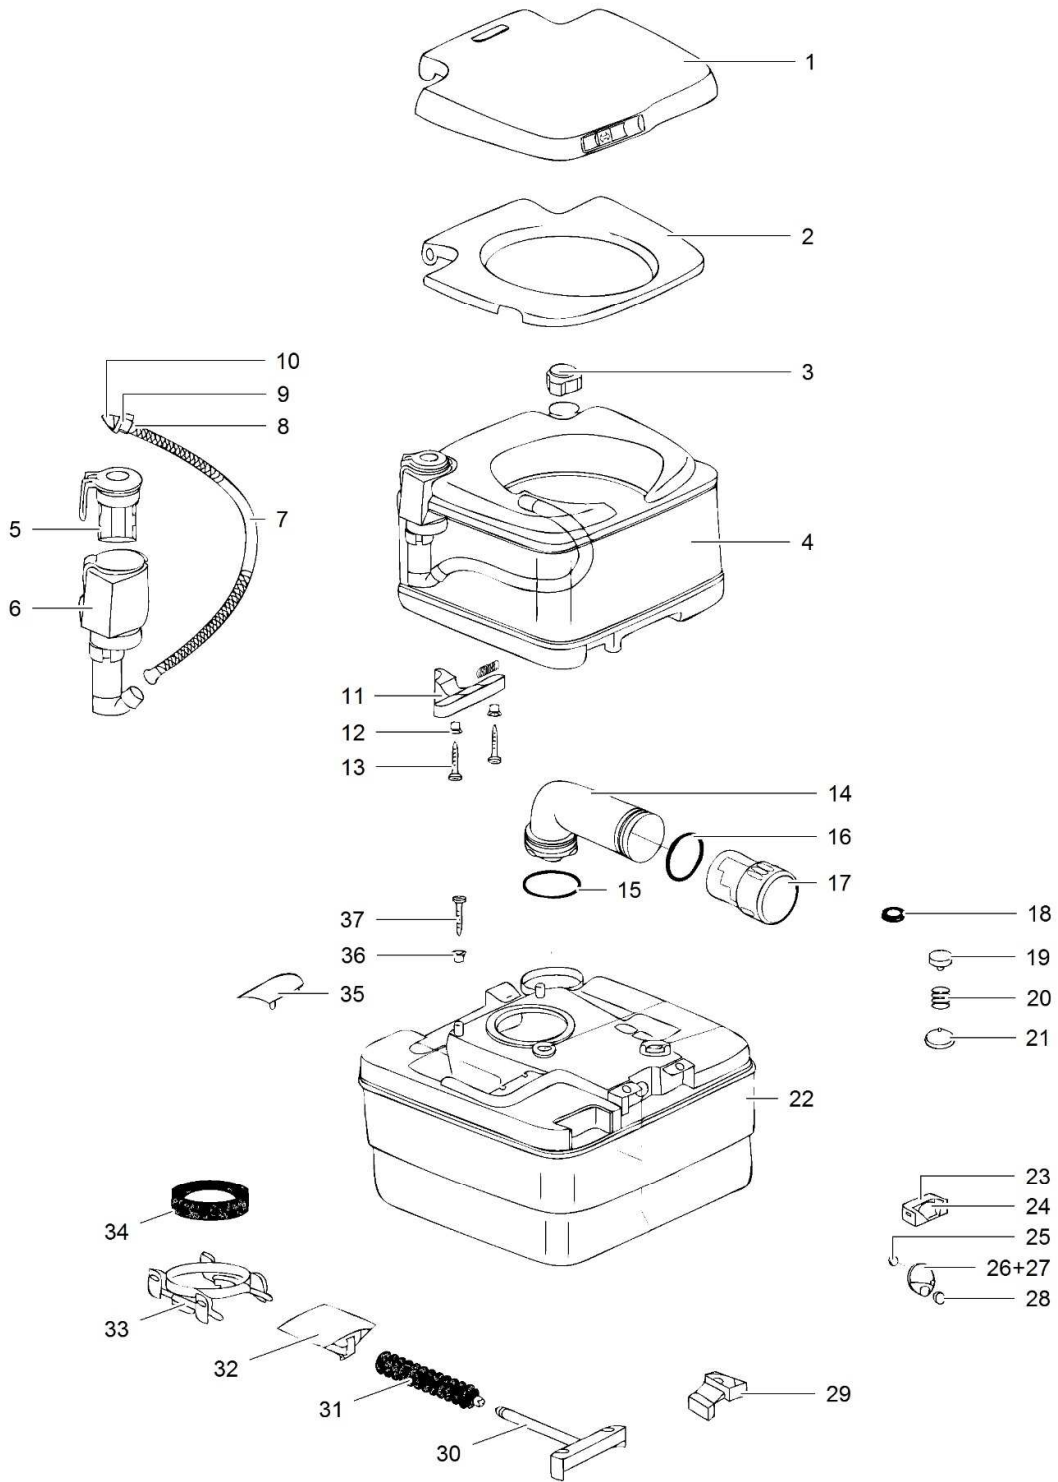

LE1169_Porta Potti 145-165_0514-V01

	Spare part number	Spare part number	Spare part number	Colours available
1	Cover		07331	68
2	Seat			
3	Waterfill cap	12901		79
4	Flush-water tank <i>excl. seat & cover</i>		07471	68
5	Bellow	07862		62
6	Inlet tube		07024	
7	Check valve body			
8	Check valve flapper			
9	Flush tube		07031	62, 79
10	Spring seal plunger			
11	O-ring			
12	Nozzle			
13	Clasp handle			
14	Clasp spacer			
15	Screw			
16	Pour out spout	07492		62
17	O-ring		16195	
18	Capseal			
19	Dump cap		07493	62
20	Vent seal	07102		
21	Vent button		07524	62, 79
22	Spring			
23	Seal retainer			
24	Waste-holding tank		07475 <i>PP145</i>	44
			07476 <i>PP165</i>	68
25	Valve handle			
26	Boot seal			
27	Blade			
28	Retainer			
29	Lipseal	07101		
30	Clip retainer			
31	Clasp spacer			
32	Screw			

LE1171_Porta Potti 335-345-365_0514-V01

		Spare part number	Spare part number	Spare part number	Colours available
1	Cover				
2	Seat				
3	Waterfill cap	12901			79
4	Flush-water tank				
5A	Bellow	07862			62
		25817			79
5B	Piston pump > Aug 2005	PP335	25818 PP345-365		44, 68, 79
6	Inlet tube		07016 PP335		
7	Check valve body			07024 PP345-365	
8	Check valve flapper				
9	Flush tube				
10	Spring-seal plunger			07031	62, 79
11	O-ring				
12	Nozzle				
13	Clasp handle				
14	Clasp spacer				
15	Screw				
16	Pour out spout		07492		69, 88
17	O-ring				
18	Capseal	16195			
19	Dump cap			07493	62
20	Vent seal	07102			
21	Vent button				
22	Spring		07524		62, 79
23	Seal retainer				
24	Waste-holding tank				
25	Bezel				
26	Lens				
27	Weight				
28	Decal level indicator				
29	Dial				
30	Magnet				
31	Float arm	21322			
32	Valve handle				
33	Boot seal				
34	Blade				
35	Retainer				
36	Lipseal	07101			
37	Clip retainer				
38	Clasp spacer				
39	Screw				