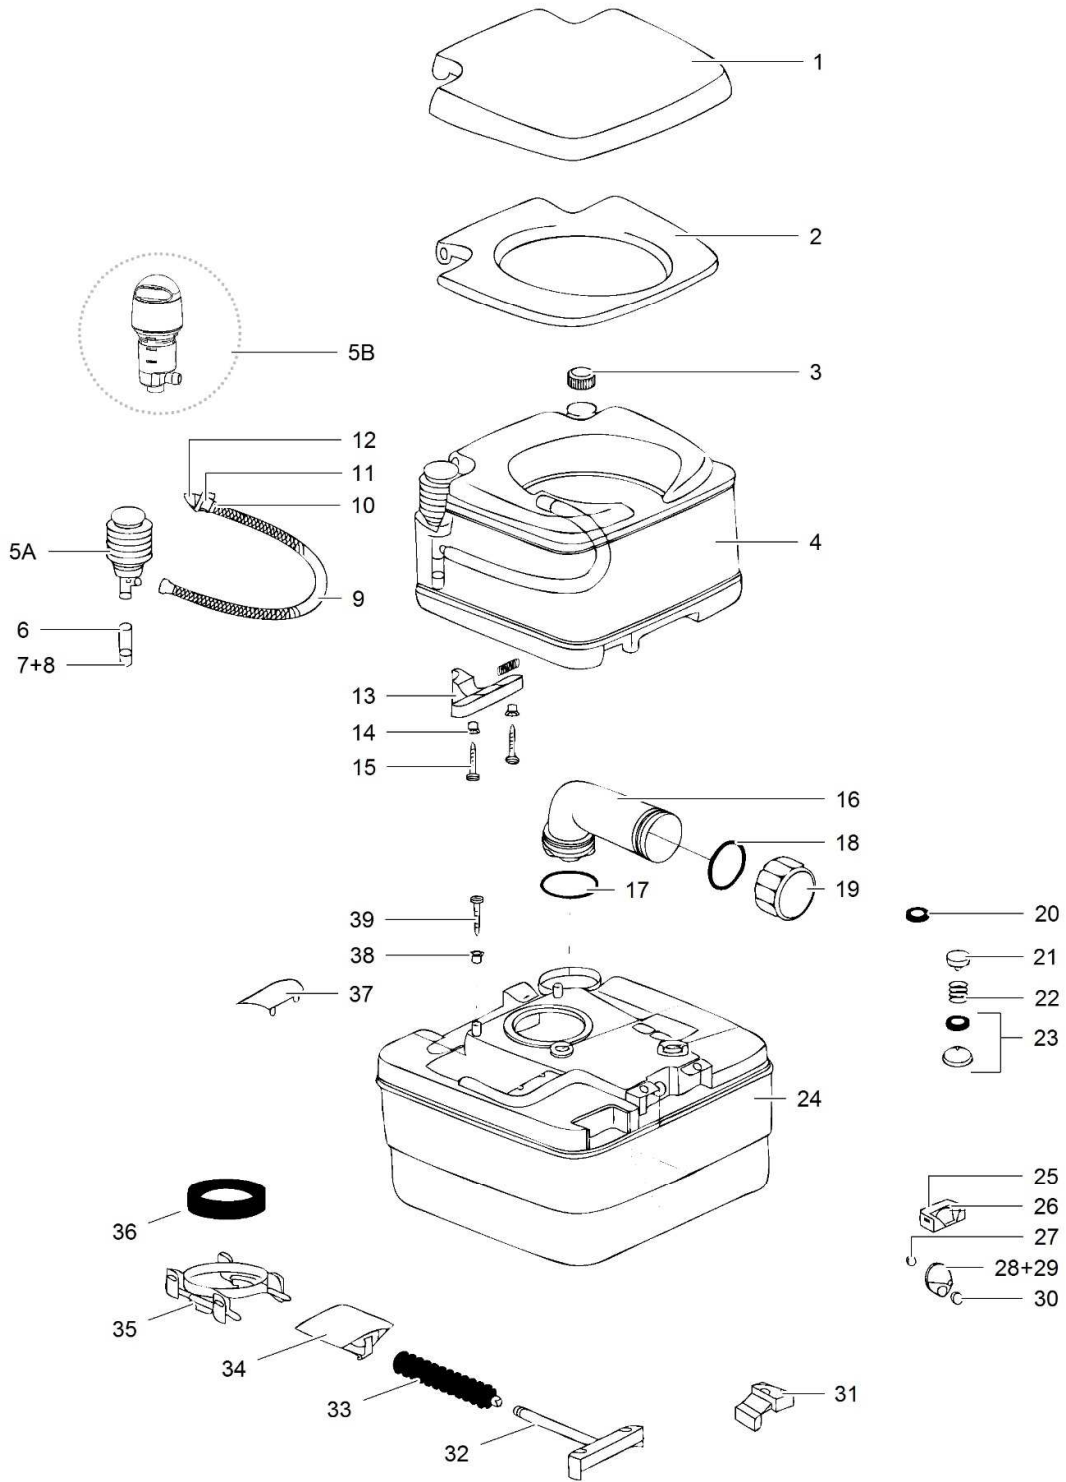

LE1169_Porta Potti 145-165_0514-V01

	Spare part number	Spare part number	Spare part number	Colours available
1	Cover		07331	68
2	Seat			
3	Waterfill cap	12901		79
4	Flush-water tank <i>excl. seat & cover</i>		07471	68
5	Bellow	07862		62
6	Inlet tube		07024	
7	Check valve body			
8	Check valve flapper			
9	Flush tube		07031	62, 79
10	Spring seal plunger			
11	O-ring			
12	Nozzle			
13	Clasp handle			
14	Clasp spacer			
15	Screw			
16	Pour out spout	07492		62
17	O-ring		16195	
18	Capseal			
19	Dump cap		07493	62
20	Vent seal	07102		
21	Vent button		07524	62, 79
22	Spring			
23	Seal retainer			
24	Waste-holding tank		07475 <i>PP145</i>	44
			07476 <i>PP165</i>	68
25	Valve handle			
26	Boot seal			
27	Blade			
28	Retainer			
29	Lipseal	07101		
30	Clip retainer			
31	Clasp spacer			
32	Screw			

LE1171_Porta Potti 335-345-365_0514-V01

		Spare part number	Spare part number	Spare part number	Colours available
1	Cover				
2	Seat				
3	Waterfill cap	12901			79
4	Flush-water tank				
5A	Bellow	07862			62
		25817			79
5B	Piston pump > Aug 2005	PP335	25818 PP345-365		44, 68, 79
6	Inlet tube		07016 PP335		
7	Check valve body			07024 PP345-365	
8	Check valve flapper				
9	Flush tube				
10	Spring-seal plunger			07031	62, 79
11	O-ring				
12	Nozzle				
13	Clasp handle				
14	Clasp spacer				
15	Screw				
16	Pour out spout		07492		69, 88
17	O-ring				
18	Capseal	16195			
19	Dump cap			07493	62
20	Vent seal	07102			
21	Vent button				
22	Spring		07524		62, 79
23	Seal retainer				
24	Waste-holding tank				
25	Bezel				
26	Lens				
27	Weight				
28	Decal level indicator				
29	Dial				
30	Magnet				
31	Float arm	21322			
32	Valve handle				
33	Boot seal				
34	Blade				
35	Retainer				
36	Lipseal	07101			
37	Clip retainer				
38	Clasp spacer				
39	Screw				