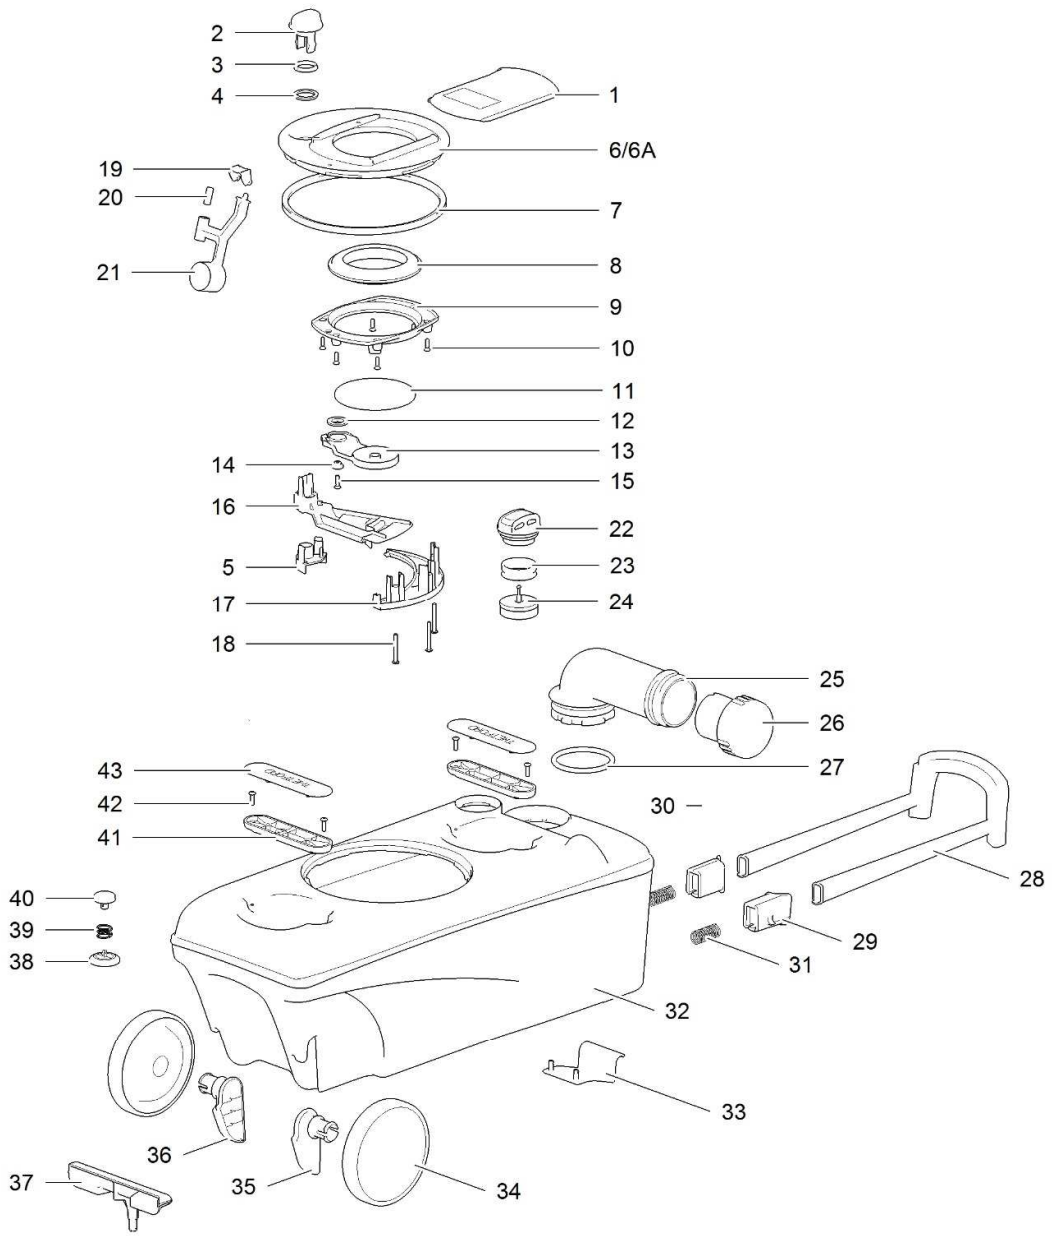

LE758_C500-WHT_1114-V02

		Spare part number	Spare part number	Spare part number	Colours available
1	Sliding cover	32301			06
2	Blade opener	32300	32331 <i>mechanism right</i>	32332 <i>mechanism left</i>	06
3	Washer				
4	Seal parker				
5	Mechanism retainer				
6	Holding tank plate Left hand version				
6A	Holding tank plate Right hand version				
7	Seal mechanism				
8	Lip seal				
9	Seal plate				
10	Screw				
11	Blade	50731			
12	Bearing	90706			
13	Blade arm				
14	Bushing				
15	Screw				
16	Blade driver				
17	Support track				
18	Screw				
19	Retainer				
20	Magnet				
21	Float arm				
22	Upper automatic vent	23722			06
23	Seal				
24	Foam				
25	Pour out spout	25810	32306		06
26	Measuring cup				16
27	O-ring				
28	Pull handle	51805			16
29	Pull handle bushing right				
30	Pull handle bushing left				
31	Spring				
32	Waste-holding tank complete		90707 <i>right hand version</i>	90708 <i>left hand version</i>	06
33	Tank lock clip	51801			16
34	Wheel		32308		06
35	Wheel bearing right				
36	Wheel bearing left				
37	Wheel bracket				16
38	Vent seal				
39	Spring				
40	Vent button