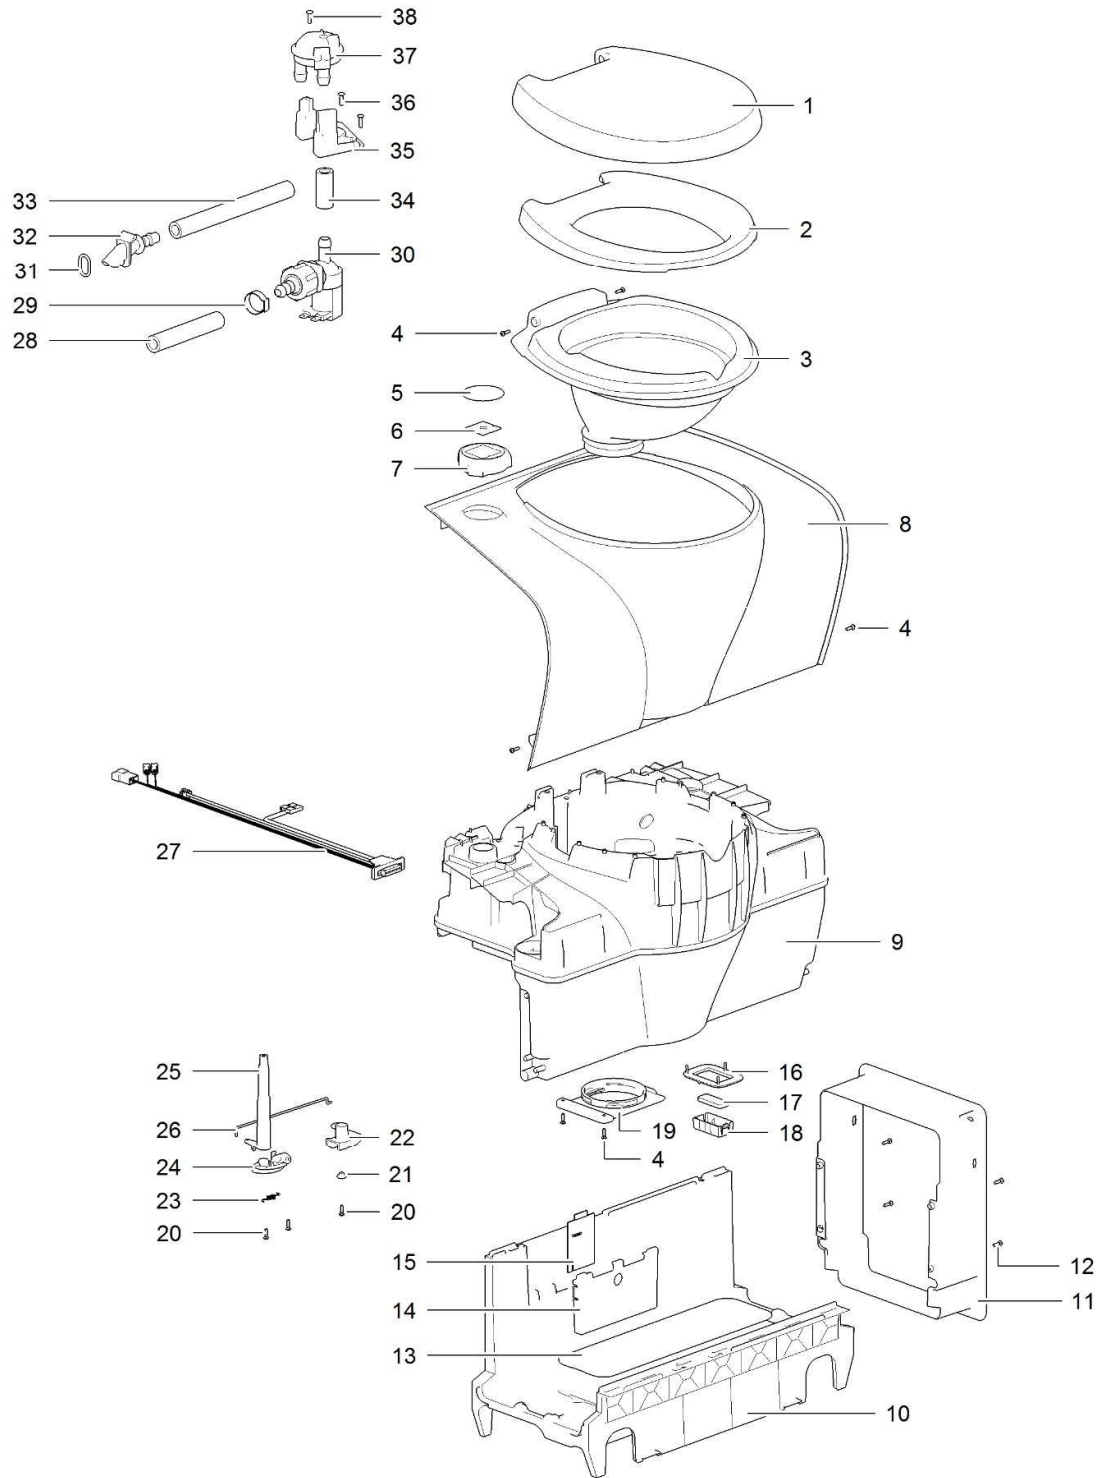

LE756_C502C-X_1114-V03

		Spare part number	Spare part number	Spare part number	Colours available
1	Cover		90713		62, 127
2	Seat				
3	Bowl				
4	Screw				
5	Sticker control knob		90701		62, 127
6	Control PCB		<i>C-model</i>	90709	127
7	Control knob			<i>X-model</i>	
8	Cosmetic cover straight Cosmetic cover curved				
9	Water level sensor <i>X-model only</i>	90702			
10	Bench welded				
11	Cap waterfill funnel	16848			16
12	Waterfill funnel		90710	90719	
13	O-ring		<i>waterfill funnel</i>	<i>waterfill funnel</i>	
14	Waterfill elbow				
15	O-ring		<i>150mm</i>	<i>180mm</i>	
16	Tube PVC				
17	Drain connector				
18	Sight tube				
19	Clip sight tube	90711			
20	Drain tube		90703		
21	Tunnel				
22	Screw				
23	Base				
24	Pocket cover				
25	PCB cover				
26	Main PCB	90704 <i>C-model</i>	90712 <i>X-model</i>		
27	Retaining plate				
28	Magnet				
29	Magnet basket				
30	Flange lock				
31	Bushing				
32	Saddle				
33	Spring		51802		
34	Bracket				
35	Shaft				
36	Link				
37	Drain plug				
38	O-ring				
39	Blind plug water fill				
40	Pump	90714			
41	Water supply tube				
42	Nozzle		90705		127
43	O-ring				
44	Wiring harness				

LE757_C503L_0215-V02

	Spare part number	Spare part number	Colours available
1	Cover		
2	Seat	90713	62, 127
3	Bowl		
4	Screw		
5	Sticker control knob		
6	Control PCB	90715	62, 127
7	Control knob		
8	Cosmetic cover straight Cosmetic cover curved		
9	Bench welded		
10	Base		
11	Tunnel		
12	Screw		
13	Pocket cover		
14	PCB cover		
15	Main PCB	90716	
16	Retaining plate		
17	Magnet		
18	Magnet basket		
19	Flange lock		
20	Screw		
21	Bushing		
22	Saddle		
23	Spring	51802	
24	Bracket		
25	Shaft		
26	Link		
27	Wire harness		
28	Water supply tube		
29	Hose clamp	90717	
30	Solenoid valve		
31	O-ring	90718	
32	Nozzle		
33	Water supply tube		
34	Water supply tube		
35	Bracket		
36	Screw		
37	Vacuum breaker	16833	
38	Screw		