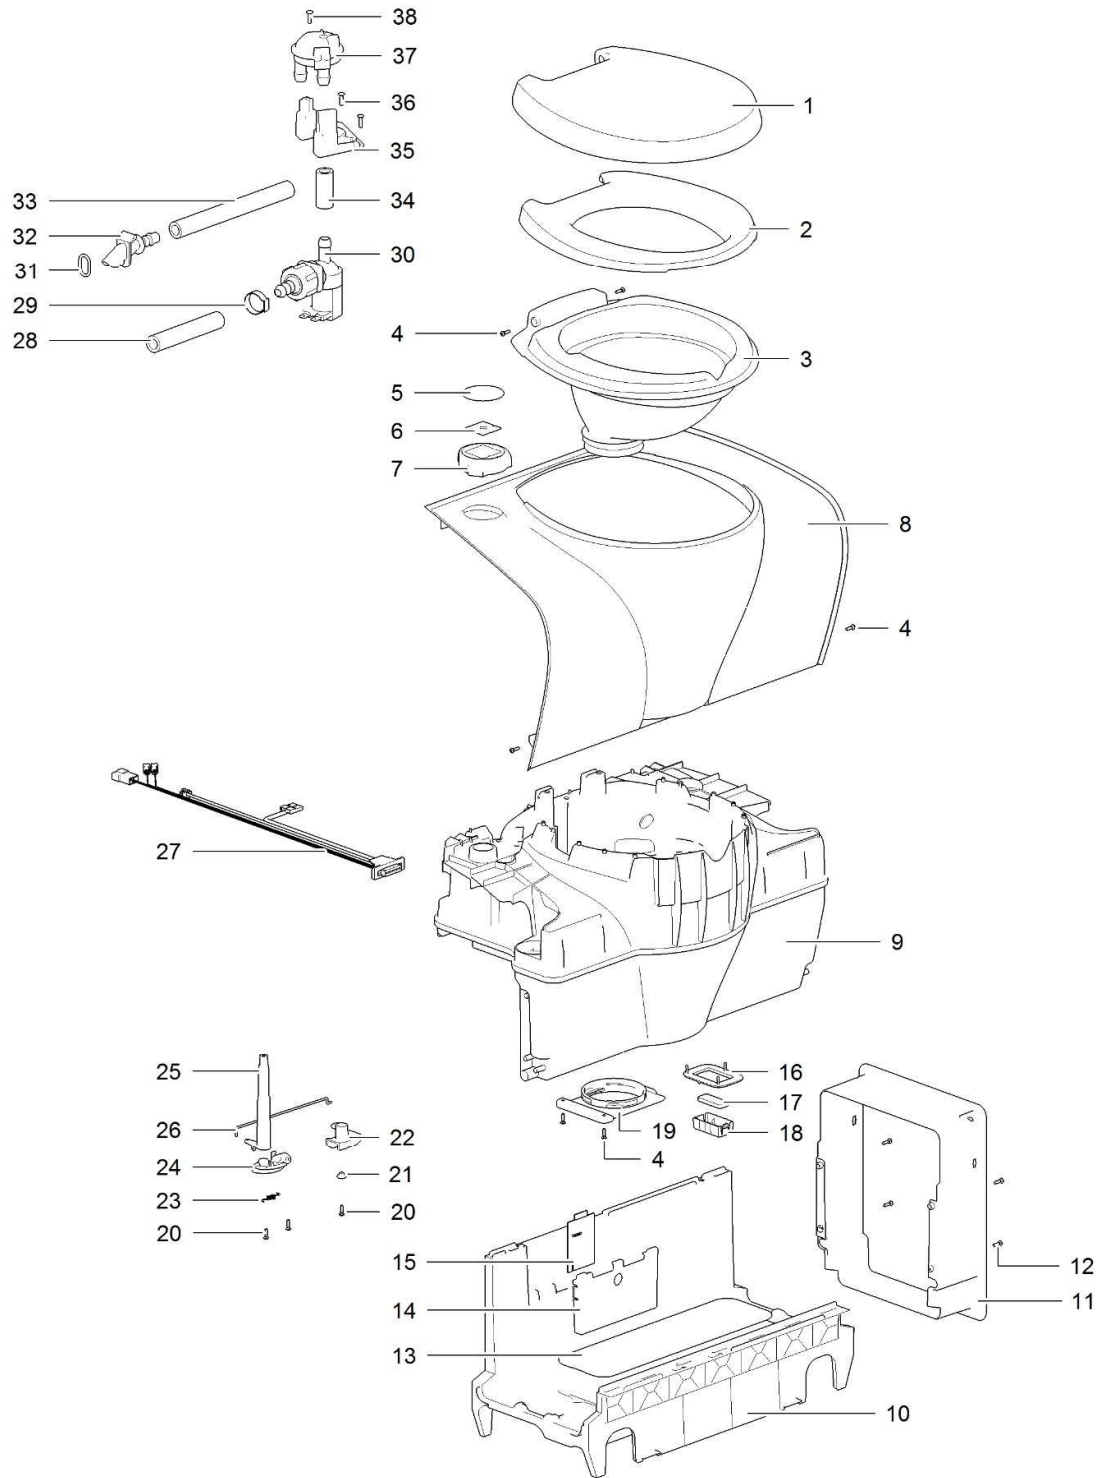

LE756\_C502C-X\_1114-V03

		Spare part number	Spare part number	Spare part number	Colours available
1	Cover		90713		62, 127
2	Seat				
3	Bowl				
4	Screw				
5	Sticker control knob		90701		62, 127
6	Control PCB		<i>C-model</i>	90709	127
7	Control knob			<i>X-model</i>	
8	Cosmetic cover straight Cosmetic cover curved				
9	Water level sensor <i>X-model only</i>	90702			
10	Bench welded				
11	Cap waterfill funnel	16848			16
12	Waterfill funnel		90710	90719	
13	O-ring		<i>waterfill funnel</i>	<i>waterfill funnel</i>	
14	Waterfill elbow				
15	O-ring		<i>150mm</i>	<i>180mm</i>	
16	Tube PVC				
17	Drain connector				
18	Sight tube				
19	Clip sight tube	90711			
20	Drain tube		90703		
21	Tunnel				
22	Screw				
23	Base				
24	Pocket cover				
25	PCB cover				
26	Main PCB	90704 <i>C-model</i>	90712 <i>X-model</i>		
27	Retaining plate				
28	Magnet				
29	Magnet basket				
30	Flange lock				
31	Bushing				
32	Saddle				
33	Spring		51802		
34	Bracket				
35	Shaft				
36	Link				
37	Drain plug				
38	O-ring				
39	Blind plug water fill				
40	Pump	90714			
41	Water supply tube				
42	Nozzle		90705		127
43	O-ring				
44	Wiring harness				