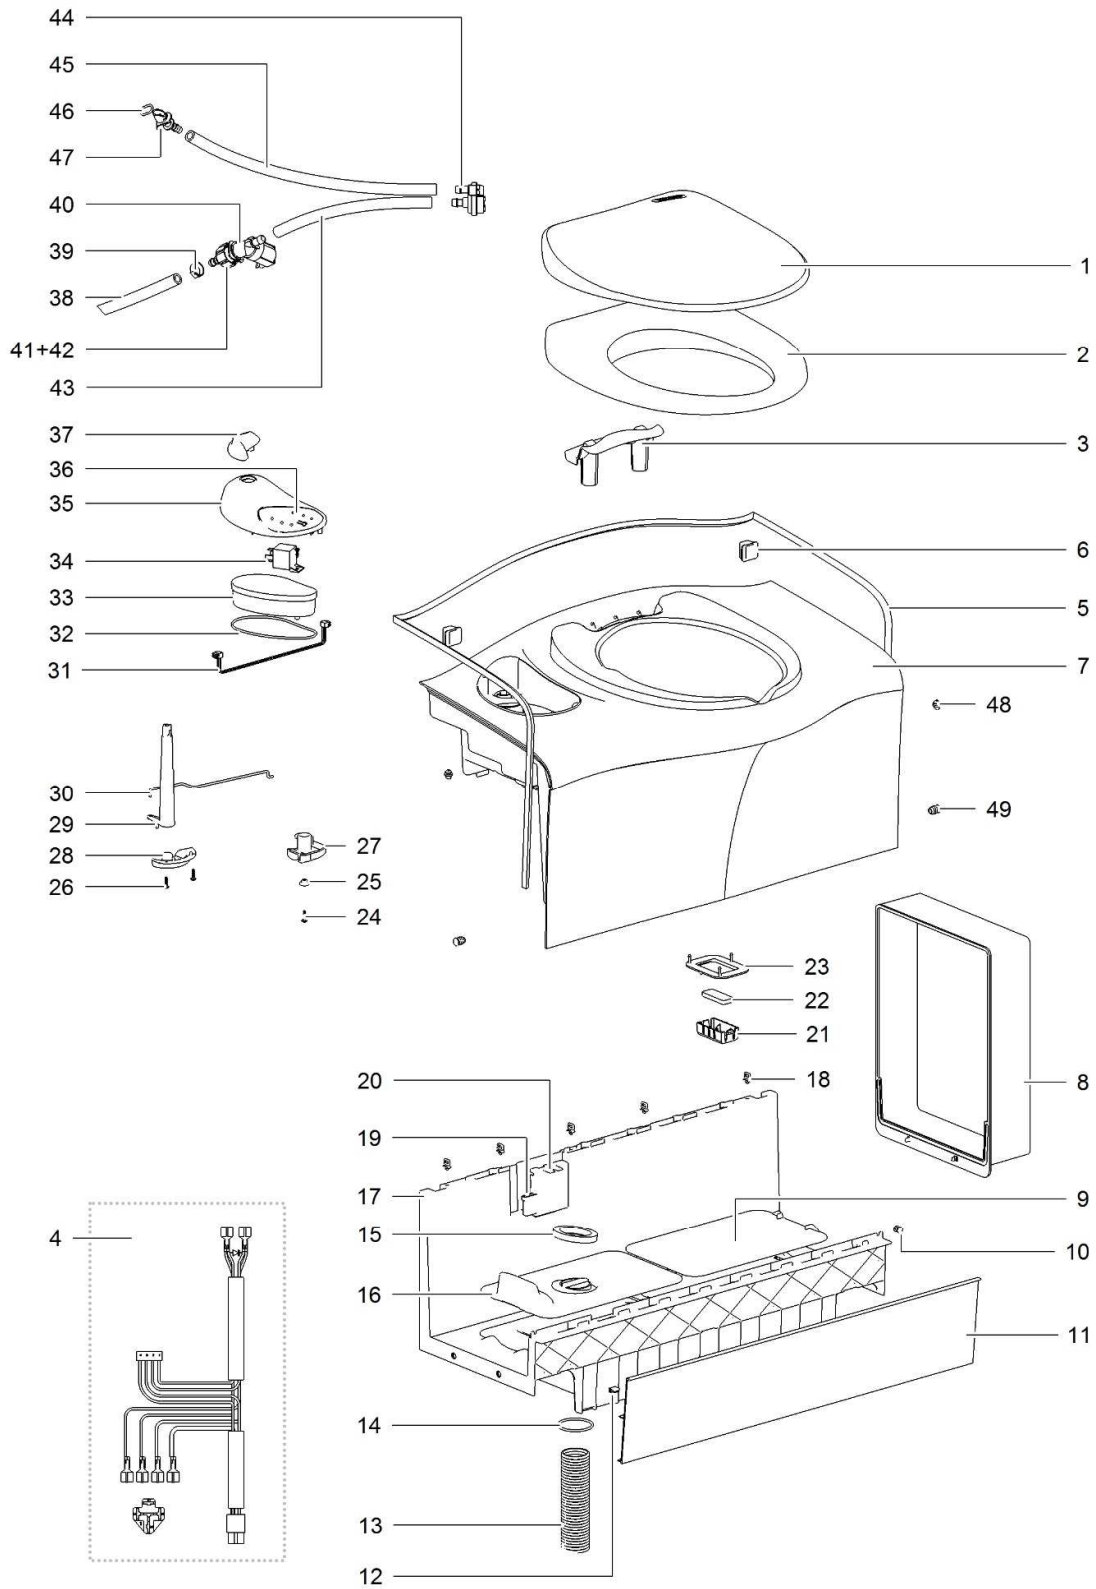

LE1118_C402-C/X_11114-V02

		Spare part number	Spare part number	Spare part number	Colours available
1	Cover				
2	Seat		32309		30, 62
3	Pod				
4	Magnet				
5	Float box/foam				
6	Float box guiding		32330		62
7	Reed switch housing WT Reed switch PCB		<i>X-model</i>		
8	Screw				
9	Washer				
10	Cap fill bottle	16848			16
11	Waterfill funnel				
12	O-ring		32315		06
13	Fill funnel elbow				
14	O-ring				
15	Wall seal	32311			
16	Wall bracket				
17	Bench				
18	Door interface				
19	Storage cover				
20	Lock plug <i>toilet produced < May 2004</i>				
21	Kicking plate (4x) Kicking plate LB	32426			62
22	Clip				
23	Vent hose				
24	O-ring		32324		
25	Seal vent plate				
26	Vent plate				
27	Base				
28	Wire clip				
29	Fuse	21766			
30	Reed switch housing + PCB	32316 <i>C-model</i>	32317 <i>X-model</i>		62
31	Magnet basket				
32	Magnet				
33	Retaining plate				
34	Fill plug				
35	O-ring				
36	Screw				
37	Bushing				

		Spare part number	Spare part number	Spare part number	Colours available
38	Screw				
39	Saddle				
40	Bracket		51802		
41	Shaft				
42	Link	51806			
43	Wire harness	32319			
	Connector spare kit PCB	51808			
44	O-ring				
45	Control well				
46	Control panel		32320		30, 62
	Control PCB		<i>C-model</i>		
47	Overlay C-model	32321		32322	62
	Overlay X-model	32323		<i>X-model</i>	
48	Handle	51803			62
49	Pump	16374			
50	Flush tube				
51	O-ring		51807		62
52	Nozzle				
53	Wire harness main power				
54	Drain connector		51804		74
55	Sight glass		<i>toilets</i>		
56	Clamp		<i>produced ></i>		
57	Drain tube		<i>Oct 2005</i>		
58	Plug sight tube hole <i>toilet produced > Oct 2005</i>				
59	Blind plug <i>toilet produced > Oct 2005</i>				
60	Water fill extension	32329			16