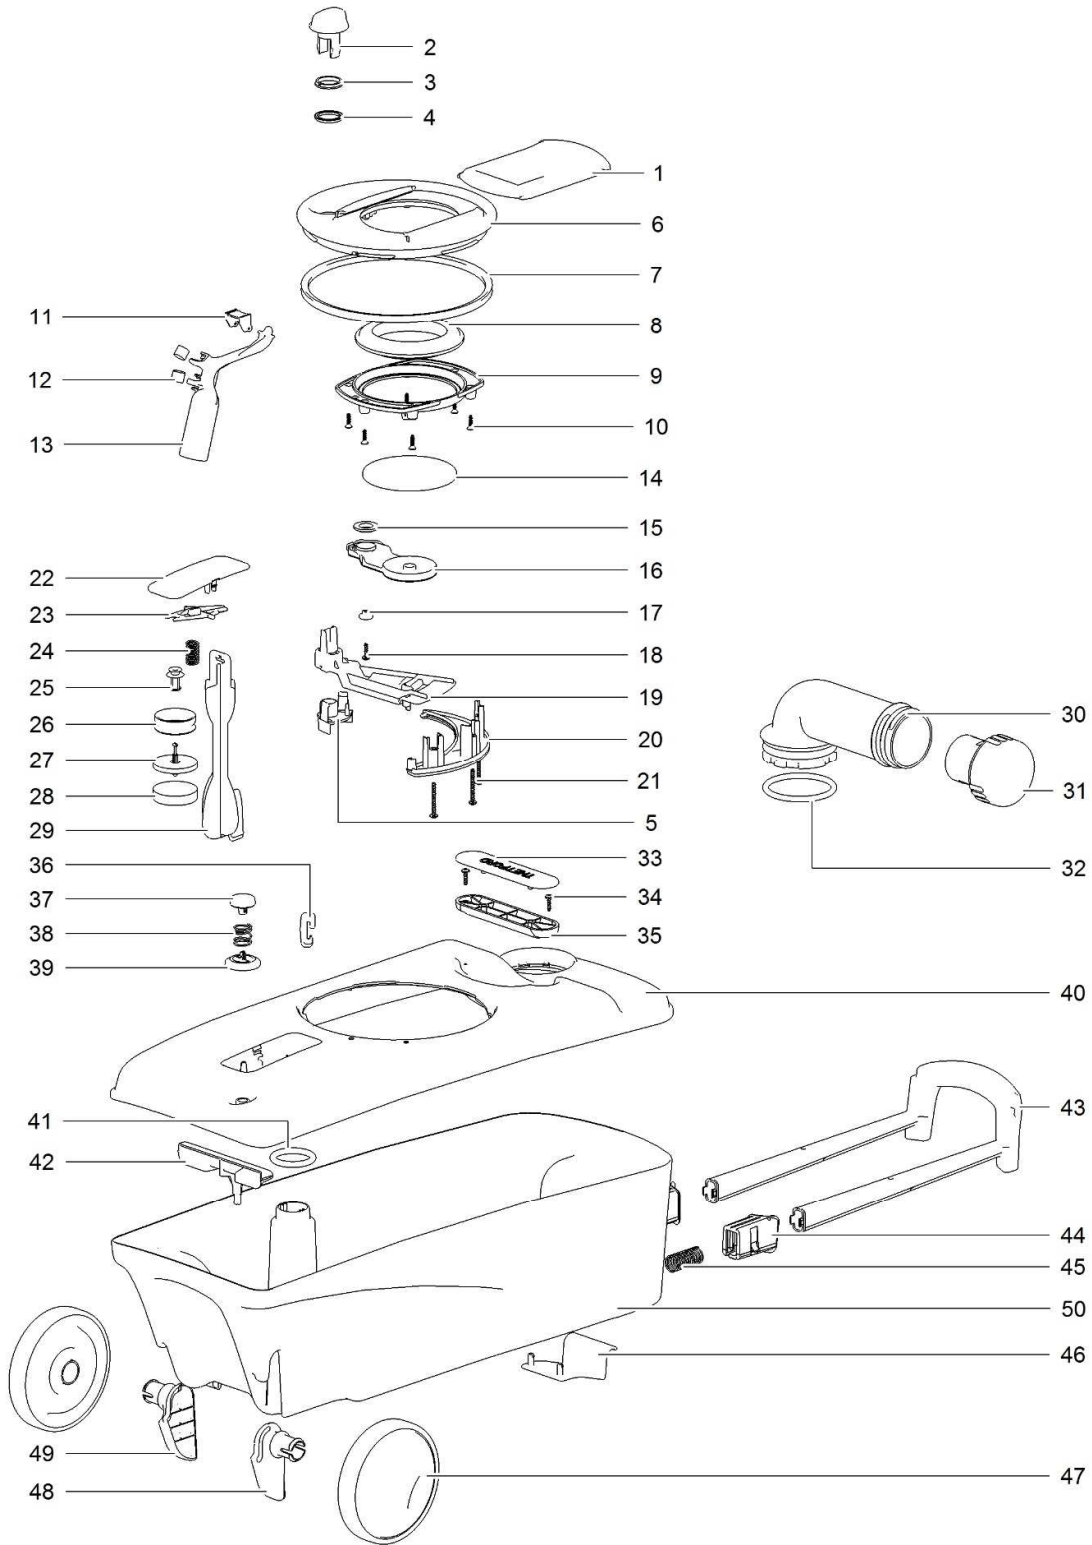

LE1120_C400-WHT_1214-V03

		Spare part number	Spare part number	Spare part number	Colours available		
1	Sliding cover	32301			06		
2	Blade opener	32300	32331 <i>Mechanism Right</i>	32332 <i>Mechanism Left</i>	16		
3	Washer						
4	Seal parker						
5	Mechanism retainer						
6	Holding tank plate						
	Left hand version	32302					06
	Right hand version	32328					06
7	Seal mechanism	50724					
8	Lip seal	23721					
9	Seal plate						
10	Screw						06
11	Retainer	32304					
12	Magnet						
13	Float arm						
14	Blade	50731					
15	Bearing						
16	Blade arm						
17	Bushing						
18	Screw						
19	Blade driver						
20	Support track						
21	Screw