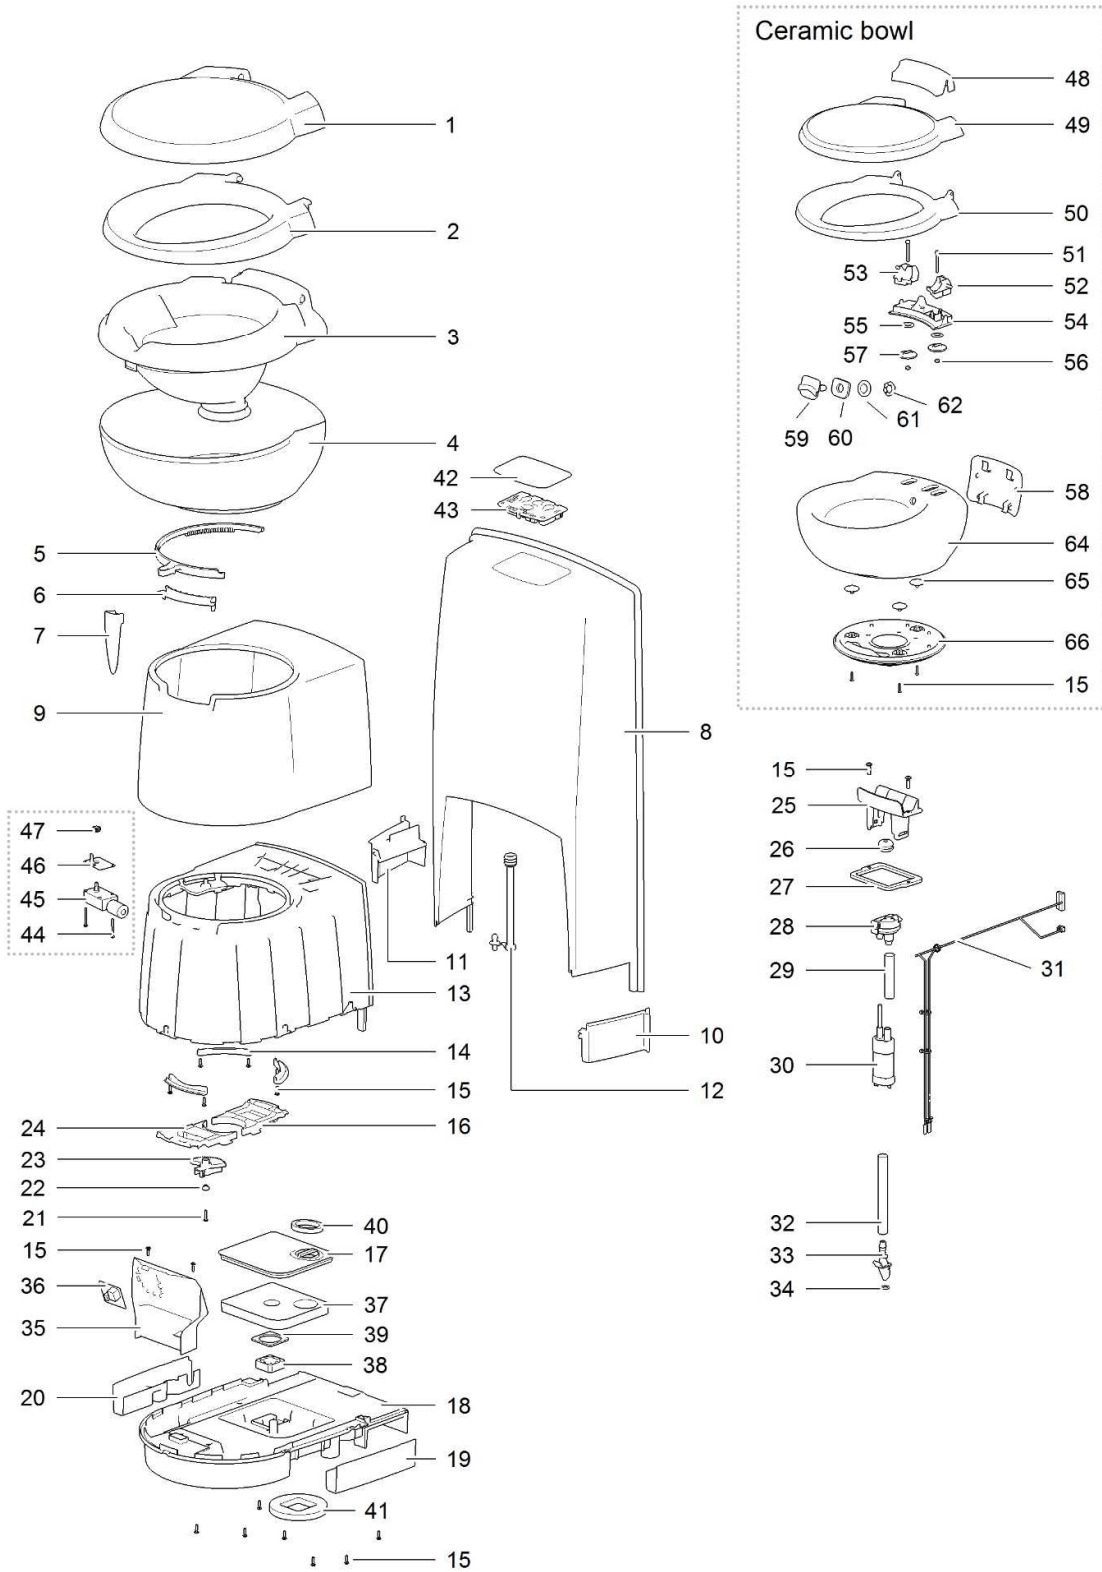

LE883_C262-CWE Toilett_1114-V02

		Spare part number	Spare part number	Spare part number	Colours available
1	Cover				
2	Seat		93401		30, 62
3	Bowl inner				
4	Bowl outer				
5	Ring blade mechanism	50760			
6	Water diverter	93429			62
7	Handle	93402			47
8	Console				
9	Base upper				
10	Splashguard left				
11	Splashguard right				
12	Drain	50717			
13	Base frame				
14	Retainer bracket				
15	Screw 3.9 x 14				
16	Bowl retainer bracket	50733			
17	Vent plate				
18	Base lower				
19	Side cover left				
20	Side cover right				
21	Screw 3.9 x 22				
22	Bushing		50735		
23	Saddle				
24	Bowl retainer				
25	Cover console				
26	Grommet seal				
27	Cover seal				
28	Vacuum breaker	16833			
29	Tube WT inside				
30	Pump	16374			
31	Wire harness	93423			
32	Water supply tube				
33	Nozzle				
34	O-ring