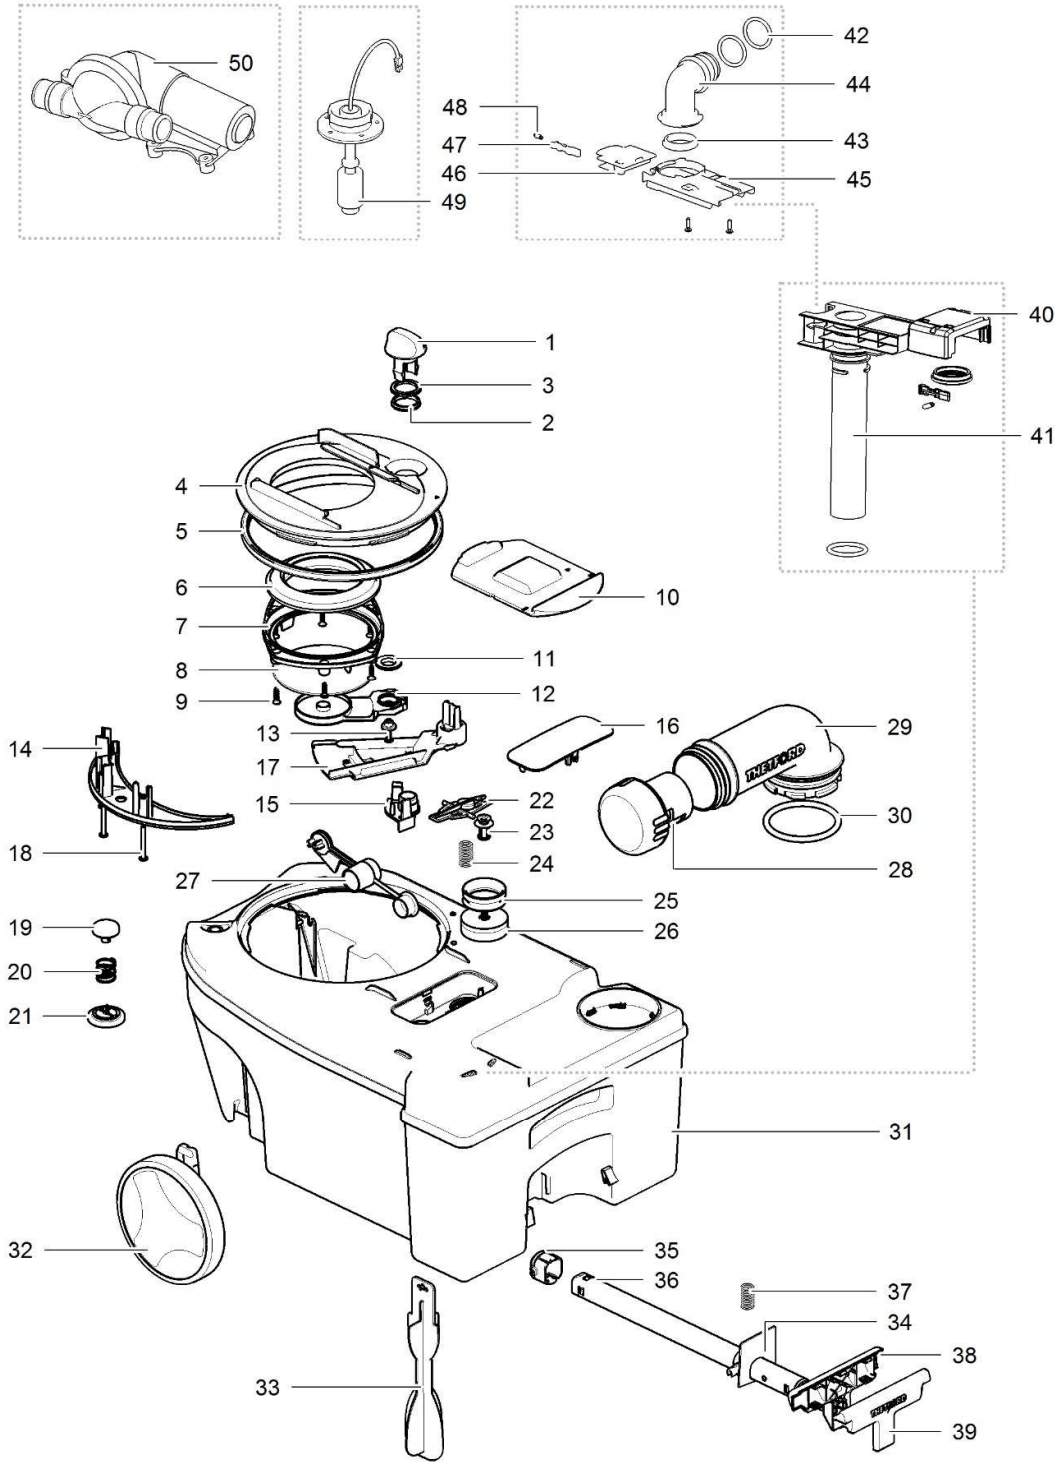

LE441_C250-C260-WHT_1114-V03

		Spare part number	Spare part number	Spare part number	Colours available
1	Blade opener				
2	Seal		23743		92
3	Washer				
4	Waste-holding tank plate	50723			06
5	Seal mechanism	50724			
6	Lip seal	23721			
7	Blade arm driver			50727 waste- holding tank mechanism	06
8	Blade	50731			
9	Screw				
10	Sliding cover	50718			
11	Bearing plate				
12	Blade arm				
13	Bushing/screw				
14	Support track				
15	Retainer mechanism				
16	Vent lid	50741			06
17	Blade driver				
18	Screw				
19	Vent button				
20	Spring		07524		92
21	Vent seal				
22	Vent lifter				
23	Vent pivot				
24	Vent spring				
25	Seal vent	21528		50732	
26	Float stem				
27	Float	50725			
28	Measuring cup	25810			06
29	Pour out spout			50719	92
30	O-ring				
31	Waste-holding tank complete <i>including sliding cover</i>		50700	50701 <i>pump out system</i>	06
32	Wheel	50726			
33	Vent actuator				
34	Guide	50738			06
35	Bracket			50728	
36	Telescopic system				
37	Vent spring				
38	Handle grip				92
39	Handle cover	50737