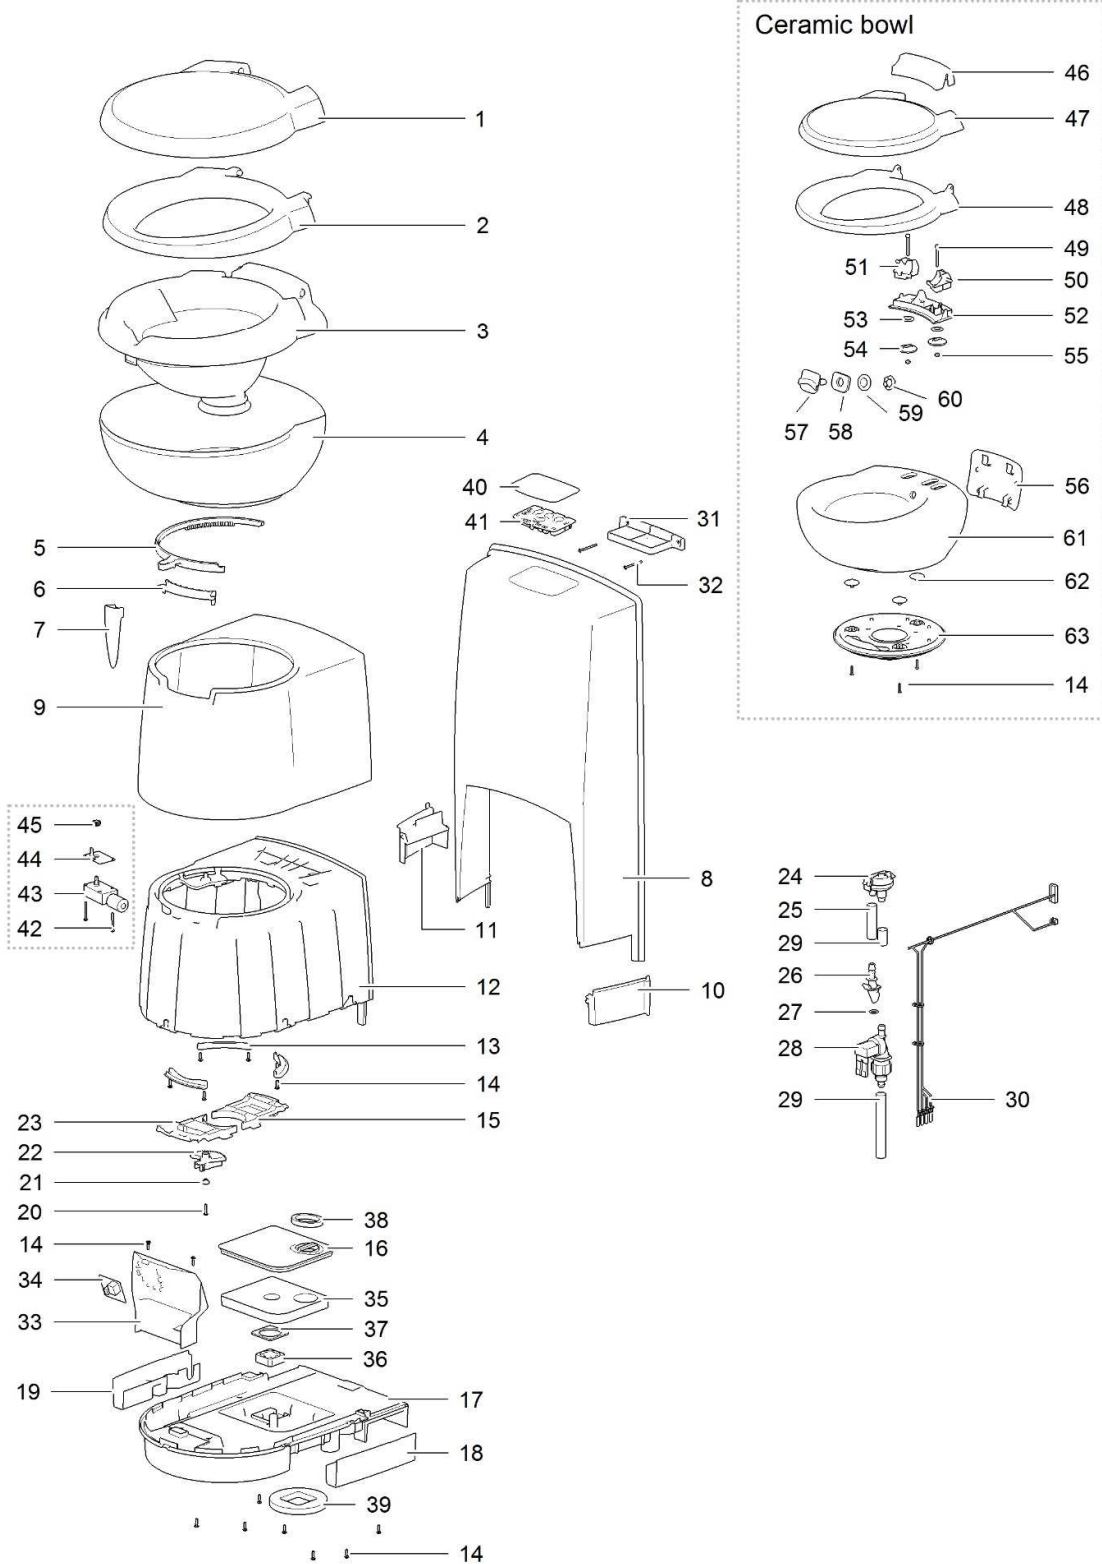

LE881_C263-S Toilet_1114-V03

		Spare part number	Spare part number	Spare part number	Colours available
1	Cover				
2	Seat		93401		30, 62
3	Bowl inner				
4	Bowl outer				
5	Ring blade mechanism	50760			
6	Water diverter	93429			62
7	Handle	93402			47
8	Base upper				
9	Seal base wall	93428			62
10	Base frame				
11	Retainer bracket				
12	Screw 3.9 x 14				
13	Bowl retainer bracket	50733			
14	Vent plate				
15	Base lower				
16	Side cover left				
17	Side cover right				
18	Screw 3.9 x 22				
19	Bushing		50735		
20	Saddle				
21	Bowl retainer				
22	Vacuum breaker	16833			
23	Water supply tube				
24	Nozzle				
25	O-ring				
26	Electric valve				
	< 01-09-2013				
	Serial number < E244P.....			23709	
	or C260 toilets with Waste Transfer system				
	Electric valve 90°				
	> 01-09-2013				
	Serial number > E244P.....			90717	
27	Water supply tube				
28	Wire harness	93421			
29	Gear wheel motor				
30	Metal bracket electric blade		93415		
31	Motor electric blade				
32	Screw Hilo 3,1 x 35/15 PH2				

LE882_C263-CS Toilet_1114-V02

		Spare part number	Spare part number	Spare part number	Colours available
1	Cover				
2	Seat		93401		30, 62
3	Bowl inner				
4	Bowl outer				
5	Ring blade mechanism	50760			
6	Water diverter	93429			62
7	Handle	93402			47
8	Console				
9	Base upper				
10	Splashguard left				
11	Splashguard right				
12	Base frame				
13	Retainer bracket				
14	Screw 3.9 x 14				
15	Bowl retainer bracket	50733			
16	Vent plate				
17	Base lower				
18	Side cover left				
19	Side cover right				
20	Screw 3.9 x 22				
21	Bushing		50735		
22	Saddle				
23	Bowl retainer				
24	Vacuum breaker	16833			
25	Water supply tube				
26	Nozzle				
27	O-ring				
28	Electric valve				
	< 01-09-2013				
	Serial number < E244P.....				
	or				
	C260 toilets with Waste Transfer system	23709			
	Electric valve 90°				
	> 01-09-2013				
	Serial number > E244P.....	90717			
29	Water supply tube				
30	Wire harness	93422			
31	Wall bracket				
32	Screw parker 8 x ½ IN				